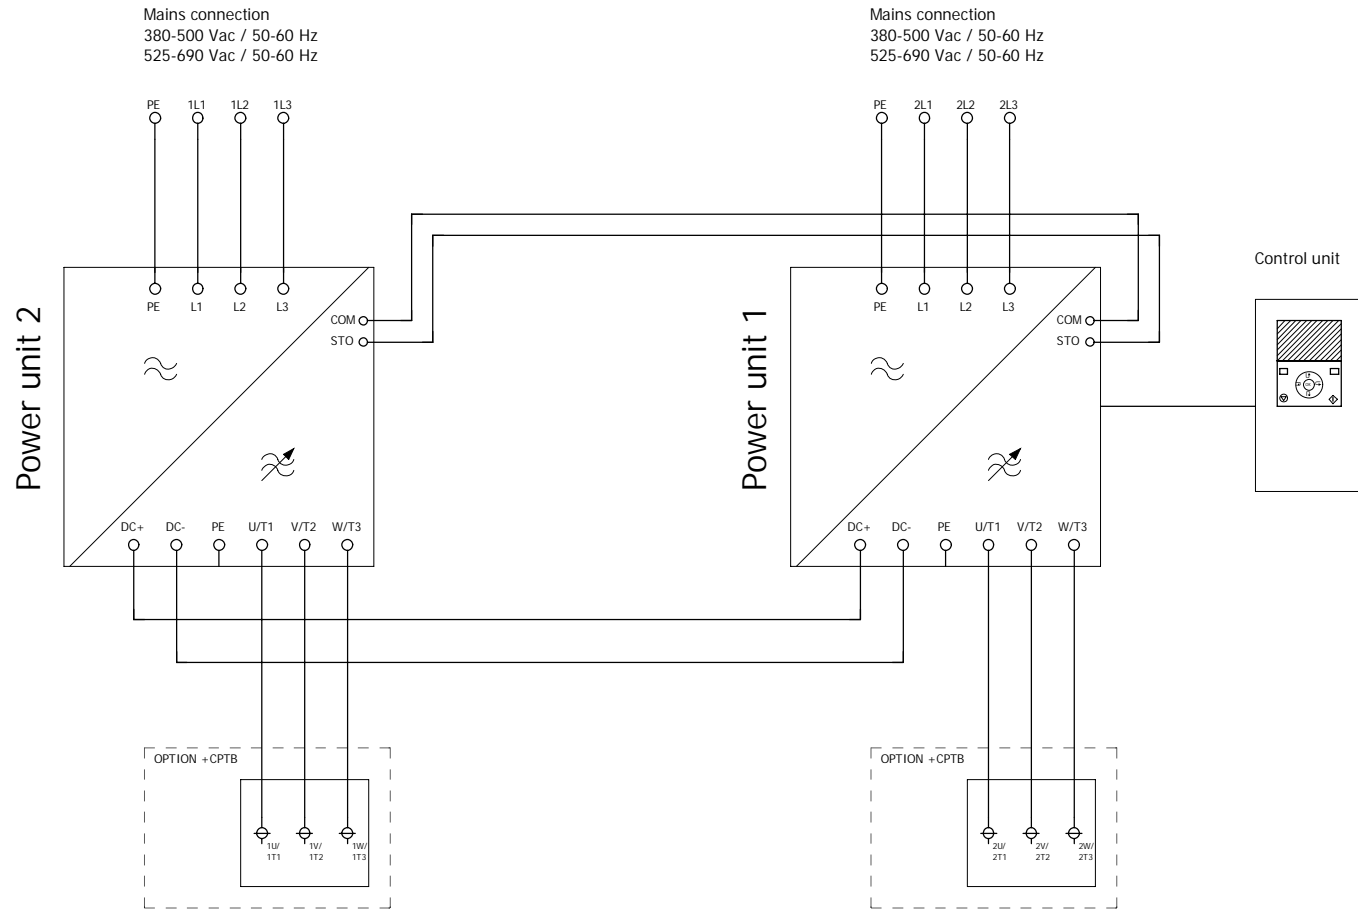

# MR12 IP00 module

# MR12 IP00 with extension module

70CPE07923  
2 x 8x  
Optical fiber

70CPE07456  
2x  
MR12 DC Interconnection cable