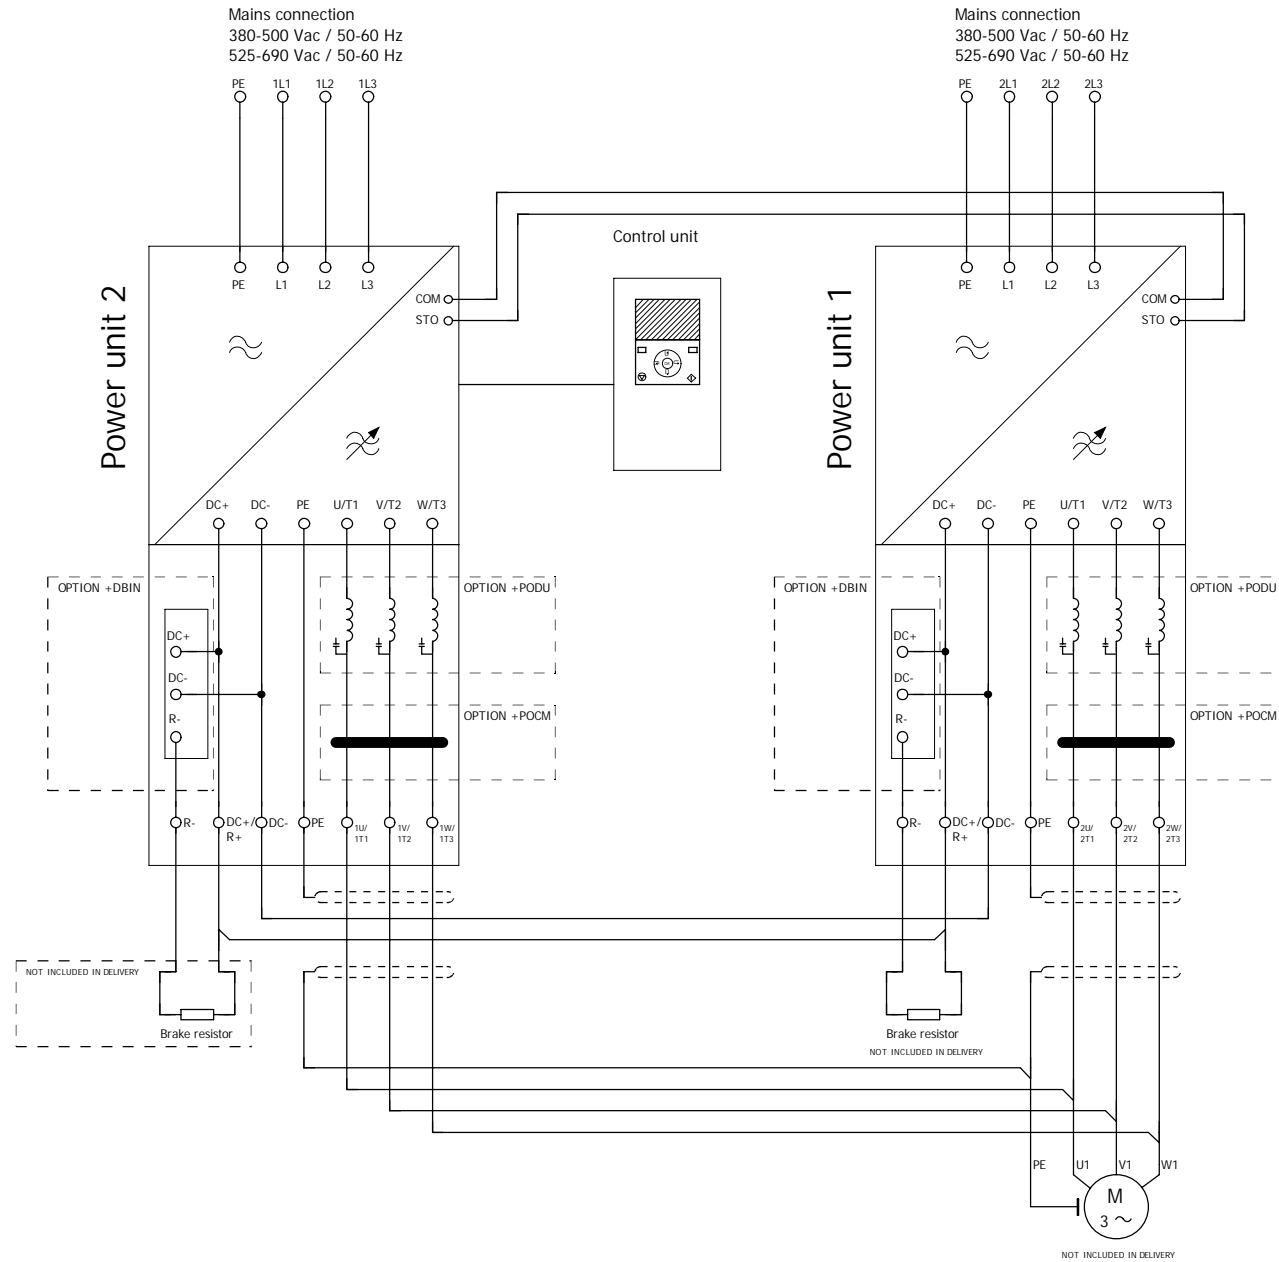

# MR12 IP00 module

# MR12 IP00 with extension module

70CPE07923  
2 x 8x  
Optical fiber

70CPE07456  
2x  
MR12 DC Interconnection cable